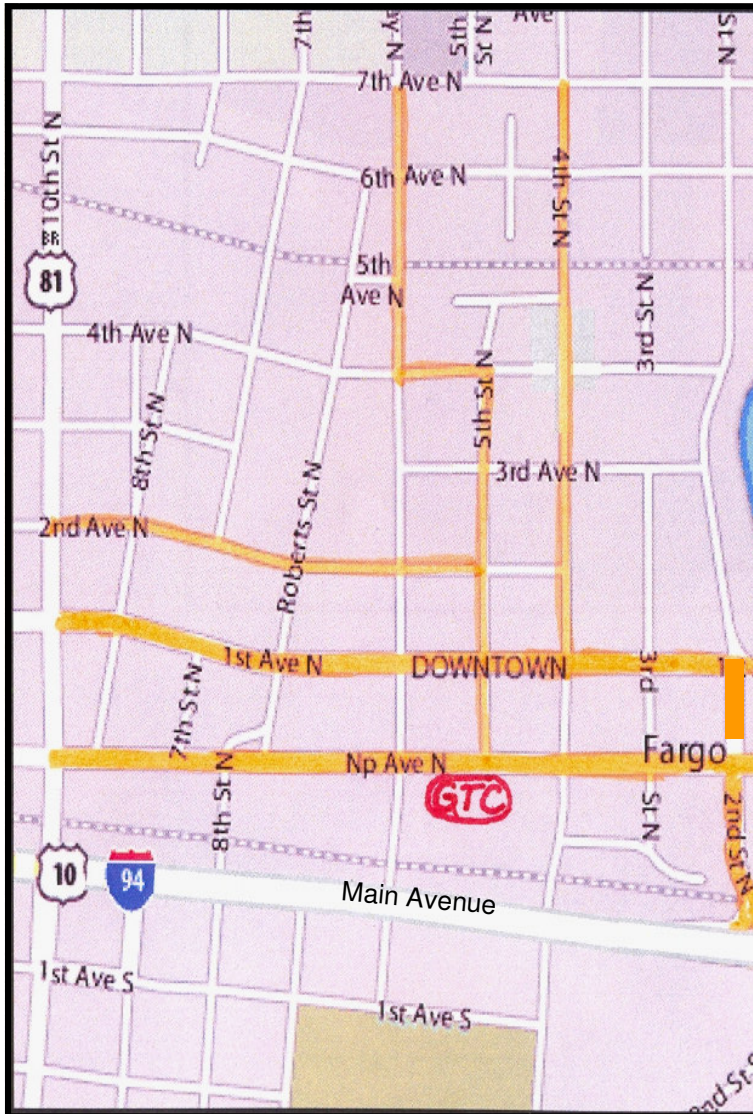

# Roads affected by the Holiday Lights Parade

**- November 24<sup>th</sup>, 2009, from 5:00 p.m. to 8:15 p.m. -**

The streets and avenues, highlighted in orange on the map found to the left, will be closed to facilitate the Parade.

As such, all Fargo routes arriving and/or departing the Ground Transportation Center (GTC) will be on detour from 5:00 p.m. to 8:15 p.m. on Tuesday, November 24th.

For detailed information about the streets and avenues that the detoured routes will utilize, please check [matbus.com](http://matbus.com) or contact our Dispatch Team at 701.232.7500.