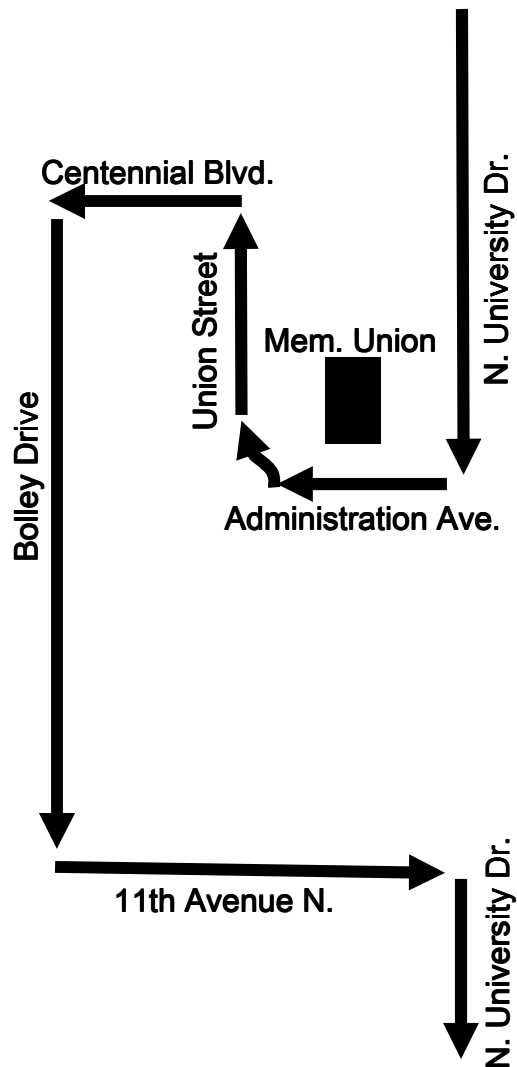

# MAT RIDER ALERT!

## - ROUTES 13A/B & 33 A/B DETOUR -

Due to road construction and effective immediately, Routes 13A, 13B, 33A and 33B will be on detour.

On detour, these routes will travel south along University Drive N., west on Administration Avenue, north on Union Street, west on Centennial Blvd., south on Bolley Drive, east on 11th Avenue N., and resume their normal paths by turning south on University Drive N.

Passengers for Routes 13A, 13B, 33A and 33B will now board all of these buses from the Memorial Union Transit Hub.

*Please make sure you board the correct bus!*

701.232.7500 | [matbus.com](http://matbus.com)