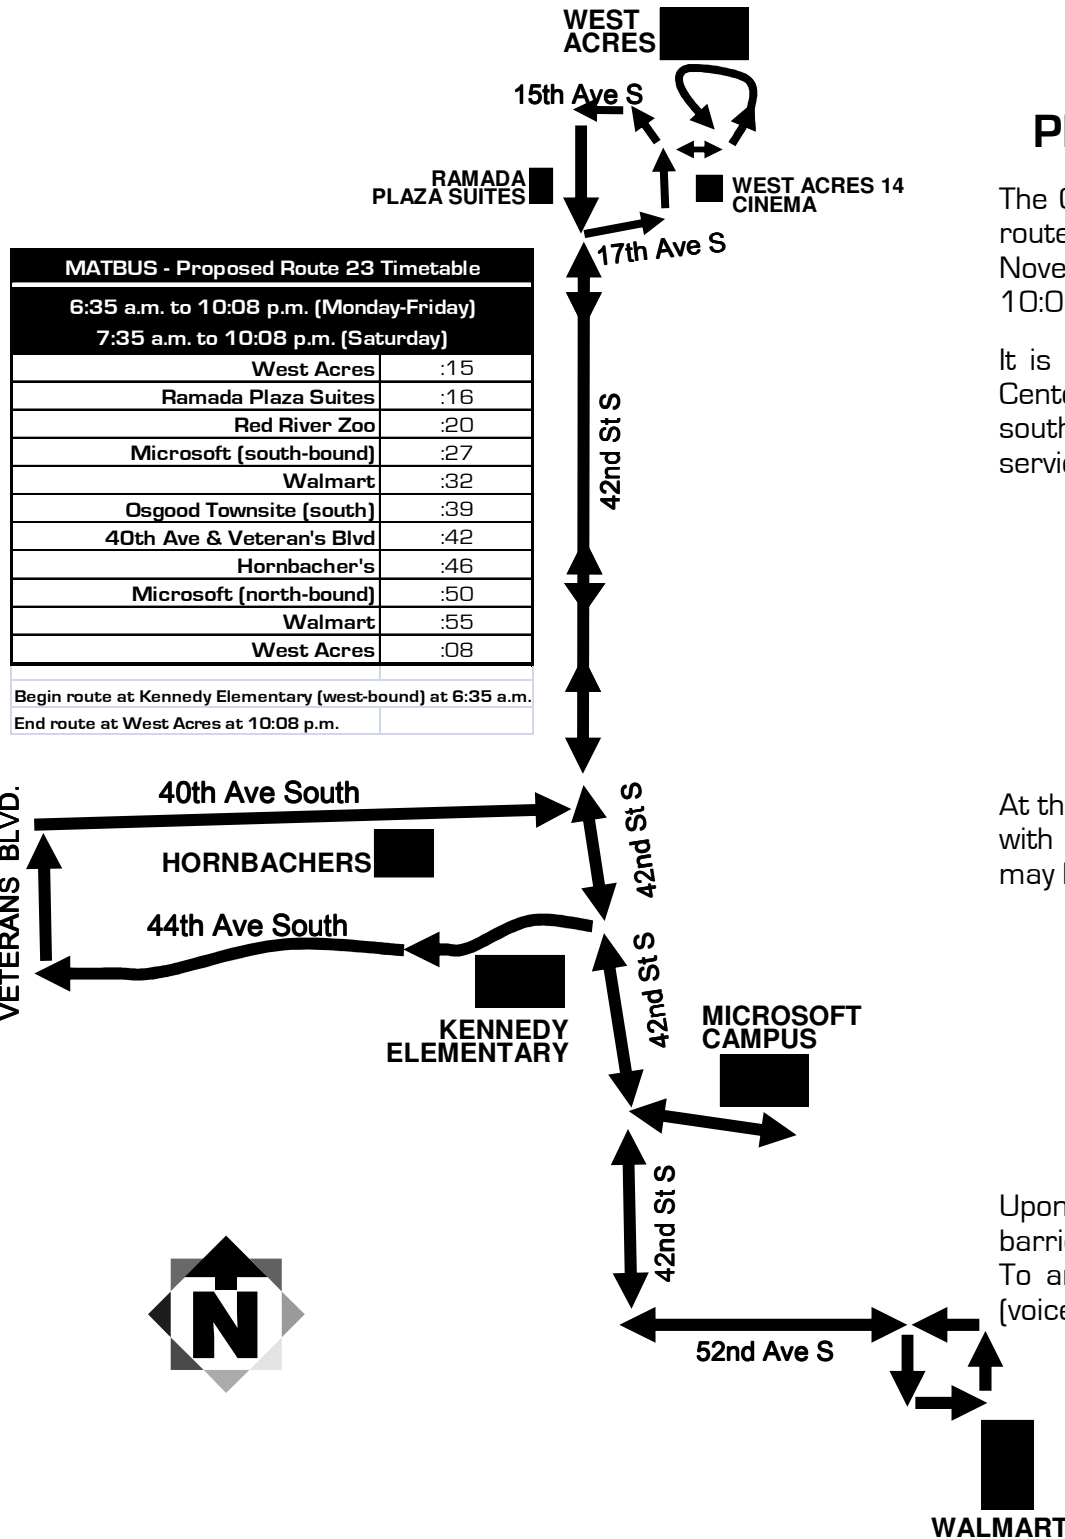

It is being proposed that Route 23 travel from the West Acres Shopping Center to the Woodhaven, Microsoft, Osgood, and Walmart neighborhoods in southwest Fargo. This route will enhance the existing system by adding more service options to the riding public.

Published in *The Forum*  
 North Dakota Legal Ads - October 18 & 25, 2010

MATBUS - Proposed Route 23 Timetable	
6:35 a.m. to 10:08 p.m. (Monday-Friday)	
7:35 a.m. to 10:08 p.m. (Saturday)	
West Acres	:15
Ramada Plaza Suites	:16
Red River Zoo	:20
Microsoft (south-bound)	:27
Walmart	:32
Osgood Townsite (south)	:39
40th Ave & Veteran's Blvd	:42
Hornbacher's	:46
Microsoft (north-bound)	:50
Walmart	:55
West Acres	:08

Begin route at Kennedy Elementary (west-bound) at 6:35 a.m.  
 End route at West Acres at 10:08 p.m.