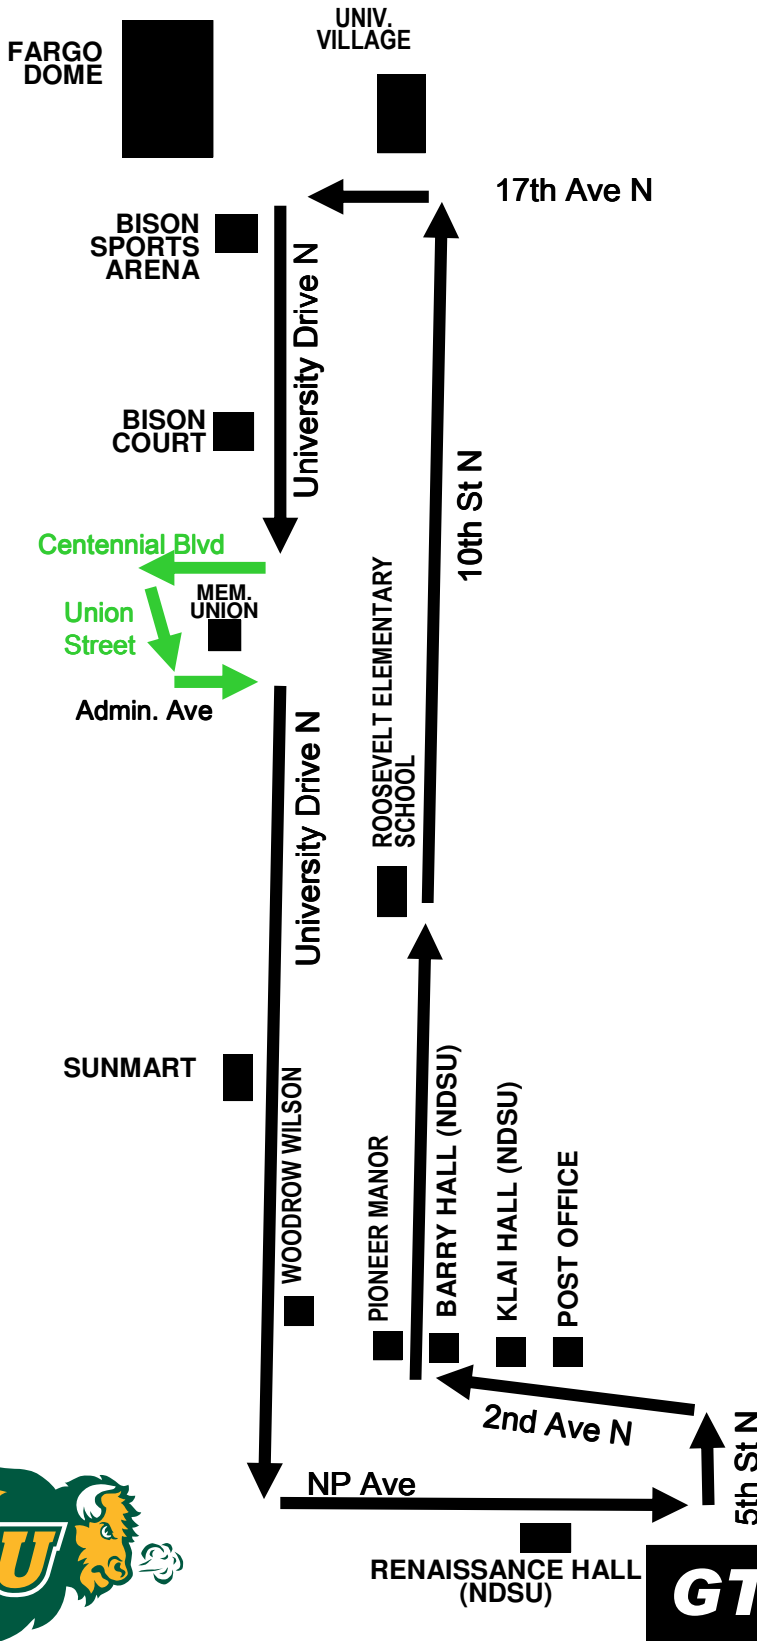

- DETOURED MAT ROUTE 13B -

(due to 12th Avenue North closure)

THE ROADS SHOWN IN GREEN WILL BE UTILIZED WHILE THE ROUTE IS ON DETOUR.

While on detour, passengers will need to cross Administration Avenue and board the bus on the south side of the road (by the bus stop sign by Old Main). The use of the Union Transit Hub will resume when road construction is complete.

Route Begins Here

GTC